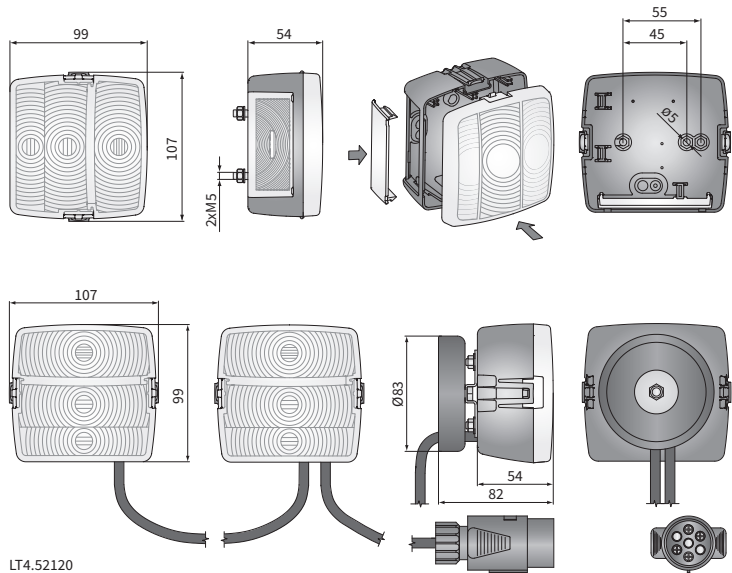

TECHNICAL DATA / FEATURES

- dimensions: 104x99x55
- light functions: parking, stop light (main), direction indicator, number plate illumin.
- function markings: R, S1, 2a, L, AD, 1D
- traffic: right-hand / left-hand
- source of light: P21W and C5W, P21W and R5W
- maximum power: 21W, 5W
- nominal voltage: 12V-24V DC
- optics: standard
- IP rating: IP54
- mounting: 2xM5, ferrite magn.
- housing's material: plastic
- housing's colour: black
- lens' material: plastic
- built-in connectors: -

ADDITIONAL INFORMATION

To be mounted on the back or at the front of the vehicle. Possible installation as: left-side, right-side or in vertical position.

It is possible to install needed connectors on wire (on request).

Replacement parts:

- composite lens for rear lamps LT4 - cat. No. A.17735
- composite lens for front lamps LT4 - cat. No. A.17736

Applications:

- trucks
- trailers
- camping trailers
- slow-moving vehicles
- tractors

Dedicated application:

A - electric vehicles - Melex

DIMENSIONS

LT4.52120

Cat. number	Homologation code	Lamp type		Light functions				Function markings						Accessories						Bracket		Side		Application		Packaging / pc		
		rear	front	parking	stop light (main)	direction indicator	number plate illumin.	R	S1	2a	L	AD	1D	bulb P21W 12V	bulb C5W 12V-5W	cable 7 m	cable 9 m	cable 11 m	cable 16 m	lighter plug	2xM5	ferrite magn.	right	left	universal	dedicated	carton	box
LT4.52110	088	✓		✓	✓	✓		✓	✓	✓			✓	✓						✓		✓	✓	✓			1	
LT4.52111	088	✓		✓	✓	✓		✓	✓	✓			✓	✓						✓		✓	✓	✓			1	
LT4.52100	088	✓		✓	✓	✓		✓	✓	✓			✓	✓						✓		✓	✓	✓	A		1	
LT4.52101	088	✓		✓	✓	✓		✓	✓	✓			✓	✓						✓		✓	✓	✓	A		1	
LT4.52120	088	✓		✓	✓	✓		✓	✓	✓			✓	✓						✓		✓	✓	✓			2	
LT4.52130	088	✓		✓	✓	✓		✓	✓	✓			✓	✓						✓		✓	✓	✓			2	
LT4.52140	088	✓		✓	✓	✓		✓	✓	✓			✓	✓						✓		✓	✓	✓			2	
LT4.52150	088	✓		✓	✓	✓		✓	✓	✓			✓	✓						✓		✓	✓	✓			2	
LT4.52180	089		✓	✓		✓					✓	✓								✓		✓	✓	✓			1	
LT4.52181	089		✓	✓		✓					✓	✓								✓		✓	✓	✓			1	