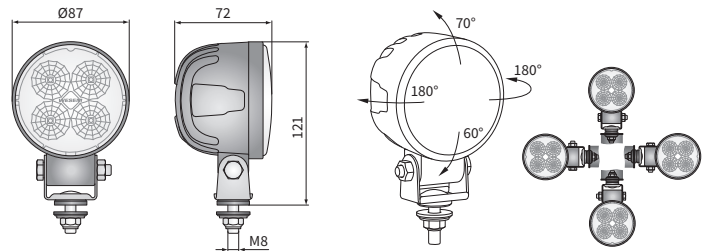

TECHNICAL DATA / FEATURES

- dimensions: $\phi 87 \times 72$
- luminous flux of the LED module: 2000 lm, 1500 lm, 1000 lm
- luminous flux of the lamp: 1600 lm, 1200 lm, 800 lm
- maximum power: 21W, 18W, 14.5W
- nominal voltage: 12V-24V DC
- permissible power supply voltage: 10.5V-30V DC
- source of light: 4 x LED
- colour temperature: 5700-7000K
- light distribution angle: 35°, 58°
- IP rating: IP67, IP69K, IP66
- work temperature: -40°C - +80°C
- housing's material: aluminium
- lens' material: plastic
- built-in connectors: AMP Faston 250, Deutsch DT, AMP SuperSeal 1.5
- other: protection:
 - against overheating
 - against reverse polarisation

Correct polarity required.

Mounting: as a freestanding on body panels. They can be installed in any position (standing, hanging, on side).

It is possible to install needed connectors for a version with cable (on request).

Useful parts while installing:

- deutsch plug DT06-2S 2-pin - cat. No. A.07135
- AMP SuperSeal 1,5 plug 2-pin - cat. No. A.07137
- AMP Faston 250 plug 2-pin - cat. No. A.07138

DIMENSIONS

Cat. number	Luminous flux			Beam angle	IP rating	Accessories			Connectors	Cap / Pin	
	2000 lm	1500 lm	1000 lm			LED module 12V-24V	cable 0,5 m	cable 0,15 m			AMP Faston 250
CRC5K.54801	✓			58°	✓						
CRC5K.54806	✓			35°	✓				✓	2	
CRC5K.54814	✓				✓					2	
CRC5K.54815	✓				✓					✓	2
CRC5H.53301	✓				✓						
CRC5H.53306	✓				✓				✓		2
CRC5H.53314	✓				✓					✓	2
CRC5H.53315	✓				✓					✓	2
CRC5B.50001		✓			✓						
CRC5B.50006		✓			✓				✓		2
CRC5B.50014		✓			✓					✓	2
CRC5B.50002		✓			✓					✓	2
CRC5B.50015		✓			✓					✓	2
CRC5D.51601		✓			✓						