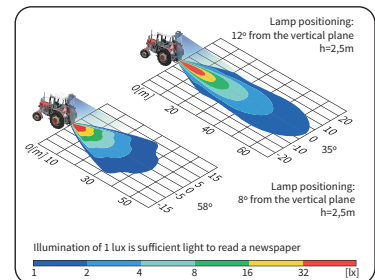

TECHNICAL DATA / FEATURES

- dimensions: $\phi 87 \times 72$
- luminous flux of the LED module: 2000 lm, 1500 lm, 1000 lm
- luminous flux of the lamp: 1600 lm, 1200 lm, 800 lm
- maximum power: 21W, 18W, 14.5W
- nominal voltage: 12V-24V DC
- permissible power supply voltage: 10.5V-30V DC
- source of light: 4 x LED
- colour temperature: 5700-7000K
- light distribution angle: 35°, 58°
- IP rating: IP67, IP69K, IP66
- work temperature: -40°C - +80°C
- housing's material: aluminium
- lens' material: plastic
- built-in connectors: AMP Faston 250, Deutsch DT, AMP SuperSeal 1.5
- other: protection:
 - against overheating
 - against reverse polarisation

Correct polarity required.

Mounting: as a freestanding on body panels. They can be installed in any position (standing, hanging, on side).

It is possible to install needed connectors for a version with cable (on request).

Useful parts while installing:

- deutsch plug DT06-2S 2-pin - cat. No. A.07135
- AMP SuperSeal 1,5 plug 2-pin - cat. No. A.07137
- AMP Faston 250 plug 2-pin - cat. No. A.07138

DIMENSIONS

Cat. number	Luminous flux			Beam angle	IP rating	Accessories			Connectors	Cap / Pin	
	2000 lm	1500 lm	1000 lm			LED module 12V-24V	cable 0,5 m	cable 0,15 m			AMP Faston 250
CRC5K.54801	✓			58°	✓						
CRC5K.54806	✓			35°	✓				✓	2	
CRC5K.54814	✓				✓					2	
CRC5K.54815	✓				✓					✓	2
CRC5H.53301	✓				✓						
CRC5H.53306	✓				✓				✓		2
CRC5H.53314	✓				✓					✓	2
CRC5H.53315	✓				✓					✓	2
CRC5B.50001		✓			✓						
CRC5B.50006		✓			✓				✓		2
CRC5B.50014		✓			✓					✓	2
CRC5B.50002		✓			✓					✓	2
CRC5B.50015		✓			✓					✓	2
CRC5D.51601		✓			✓						