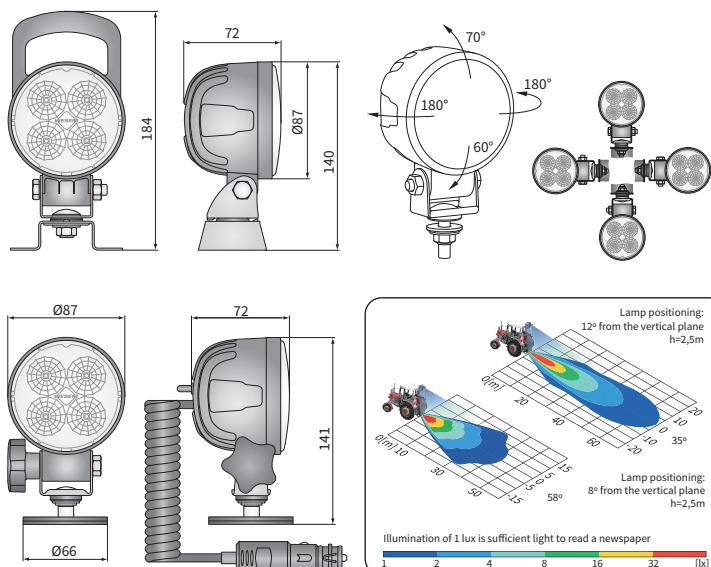

TECHNICAL DATA / FEATURES

- dimensions: $\phi 87 \times 72$
- luminous flux of the LED module: 2000 lm, 1500 lm, 1000 lm
- luminous flux of the lamp: 1600 lm, 1200 lm, 800 lm
- maximum power: 21W, 18W, 14.5W
- nominal voltage: 12V-24V DC
- permissible power supply voltage: 10.5V-30V DC
- source of light: 4 x LED
- colour temperature: 5700-7000K
- light distribution angle: 35°, 58°
- IP rating: IP67, IP69K
- work temperature: -40°C - +80°C
- housing's material: aluminium
- lens' material: plastic
- built-in connectors: -
- other: protection:
 - against overheating
 - against reverse polarisation

Correct polarity required.

Mounting: as a freestanding on body panels. They can be installed in any position (standing, hanging, on side).

It is possible to install needed connectors for a version with cable (on request).

Useful parts while installing:

- deutsch plug DT06-2S 2-pin - cat. No. A.07135
- AMP SuperSeal 1,5 plug 2-pin - cat. No. A.07137
- AMP Faston 250 plug 2-pin - cat. No. A.07138

Replacement parts:

- neodymium magnet $\phi 66/230N$ (1 pc.) - cat. No. CAR4.51315

DIMENSIONS

Cat. number	Luminous flux			Beam angle	58°	35°	Accessories								Connectors		
	2000 lm	1500 lm	1000 lm				LED module 12V-24V	omega bracket	handle	cable 0,5 m	cable 8 m	switch	cigarette lighter plug	neodymium magn. holder	case	AMP Faston 250	Deutsch DT
CRC5K.54853	✓				✓	✓	✓	✓	✓	✓	✓	✓	✓				
CRC5K.54854	✓				✓	✓	✓	✓	✓	✓	✓	✓	✓				
CRC5K.54856	✓				✓	✓	✓	✓	✓	✓	✓	✓	✓				
CRC5H.53352	✓				✓	✓	✓	✓	✓	✓	✓	✓	✓				
CRC5H.53353	✓				✓	✓	✓	✓	✓	✓	✓	✓	✓				
CRC5H.53356	✓				✓	✓	✓	✓	✓	✓	✓	✓	✓				
CRC5B.50021		✓				✓	✓	✓	✓	✓	✓	✓	✓				
CRC5B.50053		✓				✓	✓	✓	✓	✓	✓	✓	✓				
CRC5B.50054		✓				✓	✓	✓	✓	✓	✓	✓	✓				
CRC5B.50056		✓				✓	✓	✓	✓	✓	✓	✓	✓				