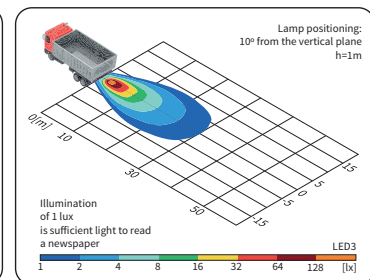

DIMENSIONS

Cat. number	Luminous flux		IP rating	IP66	IP67	IP69K	Accessories				LED module 12V-24V/ handle	cable 0,5m	cable 8 m	switch	cigarette lighter plug	Mounting method	installed vertically up	suspended	side	any	rear	Bracket	M8	omega	neodymium magn.	Connectors	AMP Faston 250	Deutsch DT	AMP SuperSeal 1,5															
	800 lm	500 lm					LED module 12V-24V/ handle	cable 0,5m	cable 8 m	switch																				cigarette lighter plug	Mounting method	installed vertically up	suspended	side	any	rear	Bracket	M8	omega	neodymium magn.	Connectors	AMP Faston 250	Deutsch DT	AMP SuperSeal 1,5
LED3.47700	✓	✓	✓	✓	✓	✓	✓	✓	✓	✓	✓	✓	✓	✓	✓	✓	✓	✓	✓	✓	✓	✓	✓	✓	✓	✓	✓	✓	✓	✓														
LED3.47780	✓	✓	✓	✓	✓	✓	✓	✓	✓	✓	✓	✓	✓	✓	✓	✓	✓	✓	✓	✓	✓	✓	✓	✓	✓	✓	✓	✓	✓	✓														
LED3.47706	✓	✓	✓	✓	✓	✓	✓	✓	✓	✓	✓	✓	✓	✓	✓	✓	✓	✓	✓	✓	✓	✓	✓	✓	✓	✓	✓	✓	✓	✓														
LED3.47707	✓	✓	✓	✓	✓	✓	✓	✓	✓	✓	✓	✓	✓	✓	✓	✓	✓	✓	✓	✓	✓	✓	✓	✓	✓	✓	✓	✓	✓	✓														
LED3.47711	✓	✓	✓	✓	✓	✓	✓	✓	✓	✓	✓	✓	✓	✓	✓	✓	✓	✓	✓	✓	✓	✓	✓	✓	✓	✓	✓	✓	✓	✓														
LED3.47720	✓	✓	✓	✓	✓	✓	✓	✓	✓	✓	✓	✓	✓	✓	✓	✓	✓	✓	✓	✓	✓	✓	✓	✓	✓	✓	✓	✓	✓	✓														
LED3.47782	✓	✓	✓	✓	✓	✓	✓	✓	✓	✓	✓	✓	✓	✓	✓	✓	✓	✓	✓	✓	✓	✓	✓	✓	✓	✓	✓	✓	✓	✓														
LED3.47726	✓	✓	✓	✓	✓	✓	✓	✓	✓	✓	✓	✓	✓	✓	✓	✓	✓	✓	✓	✓	✓	✓	✓	✓	✓	✓	✓	✓	✓	✓														
LED3.47727	✓	✓	✓	✓	✓	✓	✓	✓	✓	✓	✓	✓	✓	✓	✓	✓	✓	✓	✓	✓	✓	✓	✓	✓	✓	✓	✓	✓	✓	✓														
LED3.47728	✓	✓	✓	✓	✓	✓	✓	✓	✓	✓	✓	✓	✓	✓	✓	✓	✓	✓	✓	✓	✓	✓	✓	✓	✓	✓	✓	✓	✓	✓														
LED3.47710	✓	✓	✓	✓	✓	✓	✓	✓	✓	✓	✓	✓	✓	✓	✓	✓	✓	✓	✓	✓	✓	✓	✓	✓	✓	✓	✓	✓	✓	✓														
LED3.47781	✓	✓	✓	✓	✓	✓	✓	✓	✓	✓	✓	✓	✓	✓	✓	✓	✓	✓	✓	✓	✓	✓	✓	✓	✓	✓	✓	✓	✓	✓														

Cat. number	Luminous flux		IP rating	IP66	IP67	IP69K	Accessories				LED module 12V-24V/ handle	cable 0,5m	cable 8 m	switch	cigarette lighter plug	Mounting method	installed vertically up	suspended	side	any	rear	Bracket	M8	omega	neodymium magn.	Connectors	AMP Faston 250	Deutsch DT	AMP SuperSeal 1,5															
	800 lm	500 lm					LED module 12V-24V/ handle	cable 0,5m	cable 8 m	switch																				cigarette lighter plug	Mounting method	installed vertically up	suspended	side	any	rear	Bracket	M8	omega	neodymium magn.	Connectors	AMP Faston 250	Deutsch DT	AMP SuperSeal 1,5
LED3.47716	✓	✓	✓	✓	✓	✓	✓	✓	✓	✓	✓	✓	✓	✓	✓	✓	✓	✓	✓	✓	✓	✓	✓	✓	✓	✓	✓	✓	✓	✓														
LED3.47717	✓	✓	✓	✓	✓	✓	✓	✓	✓	✓	✓	✓	✓	✓	✓	✓	✓	✓	✓	✓	✓	✓	✓	✓	✓	✓	✓	✓	✓	✓	✓													
LED3.47718	✓	✓	✓	✓	✓	✓	✓	✓	✓	✓	✓	✓	✓	✓	✓	✓	✓	✓	✓	✓	✓	✓	✓	✓	✓	✓	✓	✓	✓	✓	✓													
LED3.47730	✓	✓	✓	✓	✓	✓	✓	✓	✓	✓	✓	✓	✓	✓	✓	✓	✓	✓	✓	✓	✓	✓	✓	✓	✓	✓	✓	✓	✓	✓	✓													
LED3.47783	✓	✓	✓	✓	✓	✓	✓	✓	✓	✓	✓	✓	✓	✓	✓	✓	✓	✓	✓	✓	✓	✓	✓	✓	✓	✓	✓	✓	✓	✓	✓													
LED3.47783	✓	✓	✓	✓	✓	✓	✓	✓	✓	✓	✓	✓	✓	✓	✓	✓	✓	✓	✓	✓	✓	✓	✓	✓	✓	✓	✓	✓	✓	✓	✓													
LED3.47736	✓	✓	✓	✓	✓	✓	✓	✓	✓	✓	✓	✓	✓	✓	✓	✓	✓	✓	✓	✓	✓	✓	✓	✓	✓	✓	✓	✓	✓	✓	✓													
LED3.47737	✓	✓	✓	✓	✓	✓	✓	✓	✓	✓	✓	✓	✓	✓	✓	✓	✓	✓	✓	✓	✓	✓	✓	✓	✓	✓	✓	✓	✓	✓	✓													
LED3.47737	✓	✓	✓	✓	✓	✓	✓	✓	✓	✓	✓	✓	✓	✓	✓	✓	✓	✓	✓	✓	✓	✓	✓	✓	✓	✓	✓	✓	✓	✓	✓													
LED3.47738	✓	✓	✓	✓	✓	✓	✓	✓	✓	✓	✓	✓	✓	✓	✓	✓	✓	✓	✓	✓	✓	✓	✓	✓	✓	✓	✓	✓	✓	✓	✓													
LED3.47738	✓	✓	✓	✓	✓	✓	✓	✓	✓	✓	✓	✓	✓	✓	✓	✓	✓	✓	✓	✓	✓	✓	✓	✓	✓	✓	✓	✓	✓	✓	✓													
LED3.47795	✓	✓	✓	✓	✓	✓	✓	✓	✓	✓	✓	✓	✓	✓	✓	✓	✓	✓	✓	✓	✓	✓	✓	✓	✓	✓	✓	✓	✓	✓	✓													
LED3.47798	✓	✓	✓	✓	✓	✓	✓	✓	✓	✓	✓	✓	✓	✓	✓	✓	✓	✓	✓	✓	✓	✓	✓	✓	✓	✓	✓	✓	✓	✓	✓													
LED3.47796	✓	✓	✓	✓	✓	✓	✓	✓	✓	✓	✓	✓	✓	✓	✓	✓	✓	✓	✓	✓	✓	✓	✓	✓	✓	✓	✓	✓	✓	✓	✓													
LED3.47704	✓	✓	✓	✓	✓	✓	✓	✓	✓	✓	✓	✓	✓	✓	✓	✓	✓	✓	✓	✓	✓	✓	✓	✓	✓	✓	✓	✓	✓	✓	✓													
LED3.47705	✓	✓	✓	✓	✓	✓	✓	✓	✓	✓	✓	✓	✓	✓	✓	✓	✓	✓	✓	✓	✓	✓	✓	✓	✓	✓	✓	✓	✓	✓	✓