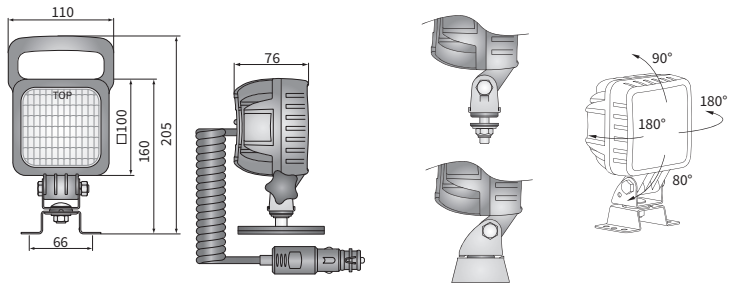

DIMENSIONS

Cat. number	Luminous flux		IP rating	IP66	IP67	IP69K	Accessories				LED module 12V-24V/ handle	cable 0,5m	cable 8 m	switch	cigarette lighter plug	Mounting method	installed vertically up	suspended	side	any	rear	Bracket	M8	omega	neodymium magn.	Connectors	AMP Faston 250	Deutsch DT	AMP SuperSeal 1,5															
	800 lm	500 lm					LED module 12V-24V/ handle	cable 0,5m	cable 8 m	switch																				cigarette lighter plug	Mounting method	installed vertically up	suspended	side	any	rear	Bracket	M8	omega	neodymium magn.	Connectors	AMP Faston 250	Deutsch DT	AMP SuperSeal 1,5
LED3.47700	✓	✓	✓	✓	✓	✓	✓	✓	✓	✓	✓	✓	✓	✓	✓	✓	✓	✓	✓	✓	✓	✓	✓	✓	✓	✓	✓	✓	✓	✓														
LED3.47780	✓	✓	✓	✓	✓	✓	✓	✓	✓	✓	✓	✓	✓	✓	✓	✓	✓	✓	✓	✓	✓	✓	✓	✓	✓	✓	✓	✓	✓	✓														
LED3.47706	✓	✓	✓	✓	✓	✓	✓	✓	✓	✓	✓	✓	✓	✓	✓	✓	✓	✓	✓	✓	✓	✓	✓	✓	✓	✓	✓	✓	✓	✓														
LED3.47707	✓	✓	✓	✓	✓	✓	✓	✓	✓	✓	✓	✓	✓	✓	✓	✓	✓	✓	✓	✓	✓	✓	✓	✓	✓	✓	✓	✓	✓	✓														
LED3.47711	✓	✓	✓	✓	✓	✓	✓	✓	✓	✓	✓	✓	✓	✓	✓	✓	✓	✓	✓	✓	✓	✓	✓	✓	✓	✓	✓	✓	✓	✓														
LED3.47720	✓	✓	✓	✓	✓	✓	✓	✓	✓	✓	✓	✓	✓	✓	✓	✓	✓	✓	✓	✓	✓	✓	✓	✓	✓	✓	✓	✓	✓	✓														
LED3.47782	✓	✓	✓	✓	✓	✓	✓	✓	✓	✓	✓	✓	✓	✓	✓	✓	✓	✓	✓	✓	✓	✓	✓	✓	✓	✓	✓	✓	✓	✓														
LED3.47726	✓	✓	✓	✓	✓	✓	✓	✓	✓	✓	✓	✓	✓	✓	✓	✓	✓	✓	✓	✓	✓	✓	✓	✓	✓	✓	✓	✓	✓	✓														
LED3.47727	✓	✓	✓	✓	✓	✓	✓	✓	✓	✓	✓	✓	✓	✓	✓	✓	✓	✓	✓	✓	✓	✓	✓	✓	✓	✓	✓	✓	✓	✓														
LED3.47728	✓	✓	✓	✓	✓	✓	✓	✓	✓	✓	✓	✓	✓	✓	✓	✓	✓	✓	✓	✓	✓	✓	✓	✓	✓	✓	✓	✓	✓	✓														
LED3.47710	✓	✓	✓	✓	✓	✓	✓	✓	✓	✓	✓	✓	✓	✓	✓	✓	✓	✓	✓	✓	✓	✓	✓	✓	✓	✓	✓	✓	✓	✓														
LED3.47781	✓	✓	✓	✓	✓	✓	✓	✓	✓	✓	✓	✓	✓	✓	✓	✓	✓	✓	✓	✓	✓	✓	✓	✓	✓	✓	✓	✓	✓	✓														

Cat. number	Luminous flux		IP rating	IP66	IP67	IP69K	Accessories				LED module 12V-24V/ handle	cable 0,5m	cable 8 m	switch	cigarette lighter plug	Mounting method	installed vertically up	suspended	side	any	rear	Bracket	M8	omega	neodymium magn.	Connectors	AMP Faston 250	Deutsch DT	AMP SuperSeal 1,5															
	800 lm	500 lm					LED module 12V-24V/ handle	cable 0,5m	cable 8 m	switch																				cigarette lighter plug	Mounting method	installed vertically up	suspended	side	any	rear	Bracket	M8	omega	neodymium magn.	Connectors	AMP Faston 250	Deutsch DT	AMP SuperSeal 1,5
LED3.47716	✓	✓	✓	✓	✓	✓	✓	✓	✓	✓	✓	✓	✓	✓	✓	✓	✓	✓	✓	✓	✓	✓	✓	✓	✓	✓	✓	✓	✓	✓														
LED3.47717	✓	✓	✓	✓	✓	✓	✓	✓	✓	✓	✓	✓	✓	✓	✓	✓	✓	✓	✓	✓	✓	✓	✓	✓	✓	✓	✓	✓	✓	✓	✓													
LED3.47718	✓	✓	✓	✓	✓	✓	✓	✓	✓	✓	✓	✓	✓	✓	✓	✓	✓	✓	✓	✓	✓	✓	✓	✓	✓	✓	✓	✓	✓	✓	✓													
LED3.47730	✓	✓	✓	✓	✓	✓	✓	✓	✓	✓	✓	✓	✓	✓	✓	✓	✓	✓	✓	✓	✓	✓	✓	✓	✓	✓	✓	✓	✓	✓	✓													
LED3.47783	✓	✓	✓	✓	✓	✓	✓	✓	✓	✓	✓	✓	✓	✓	✓	✓	✓	✓	✓	✓	✓	✓	✓	✓	✓	✓	✓	✓	✓	✓	✓													
LED3.47783	✓	✓	✓	✓	✓	✓	✓	✓	✓	✓	✓	✓	✓	✓	✓	✓	✓	✓	✓	✓	✓	✓	✓	✓	✓	✓	✓	✓	✓	✓	✓													
LED3.47736	✓	✓	✓	✓	✓	✓	✓	✓	✓	✓	✓	✓	✓	✓	✓	✓	✓	✓	✓	✓	✓	✓	✓	✓	✓	✓	✓	✓	✓	✓	✓													
LED3.47737	✓	✓	✓	✓	✓	✓	✓	✓	✓	✓	✓	✓	✓	✓	✓	✓	✓	✓	✓	✓	✓	✓	✓	✓	✓	✓	✓	✓	✓	✓	✓													
LED3.47737	✓	✓	✓	✓	✓	✓	✓	✓	✓	✓	✓	✓	✓	✓	✓	✓	✓	✓	✓	✓	✓	✓	✓	✓	✓	✓	✓	✓	✓	✓	✓													
LED3.47738	✓	✓	✓	✓	✓	✓	✓	✓	✓	✓	✓	✓	✓	✓	✓	✓	✓	✓	✓	✓	✓	✓	✓	✓	✓	✓	✓	✓	✓	✓	✓													
LED3.47738	✓	✓	✓	✓	✓	✓	✓	✓	✓	✓	✓	✓	✓	✓	✓	✓	✓	✓	✓	✓	✓	✓	✓	✓	✓	✓	✓	✓	✓	✓	✓													
LED3.47795	✓	✓	✓	✓	✓	✓	✓	✓	✓	✓	✓	✓	✓	✓	✓	✓	✓	✓	✓	✓	✓	✓	✓	✓	✓	✓	✓	✓	✓	✓	✓													
LED3.47798	✓	✓	✓	✓	✓	✓	✓	✓	✓	✓	✓	✓	✓	✓	✓	✓	✓	✓	✓	✓	✓	✓	✓	✓	✓	✓	✓	✓	✓	✓	✓													
LED3.47796	✓	✓	✓	✓	✓	✓	✓	✓	✓	✓	✓	✓	✓	✓	✓	✓	✓	✓	✓	✓	✓	✓	✓	✓	✓	✓	✓	✓	✓	✓	✓													
LED3.47704	✓	✓	✓	✓	✓	✓	✓	✓	✓	✓	✓	✓	✓	✓	✓	✓	✓	✓	✓	✓	✓	✓	✓	✓	✓	✓	✓	✓	✓	✓	✓													
LED3.47705	✓	✓	✓	✓	✓	✓	✓	✓	✓	✓	✓	✓	✓	✓	✓	✓	✓	✓	✓	✓	✓	✓	✓	✓	✓	✓	✓	✓	✓	✓	✓