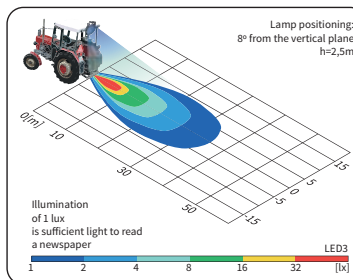

DIMENSIONS

Cat. number	Luminous flux		IP rating	IP66	IP67	IP69K	Accessories				LED module 12V-24V/ handle	cable 0,5m	cable 8 m	switch	cigarette lighter plug	Mounting method	installed vertically up	suspended	side	any	rear	Bracket	M8	omega	neodymium magn.	Connectors	AMP Faston 250	Deutsch DT	AMP SuperSeal 1,5															
	800 lm	500 lm					LED module 12V-24V/ handle	cable 0,5m	cable 8 m	switch																				cigarette lighter plug	Mounting method	installed vertically up	suspended	side	any	rear	Bracket	M8	omega	neodymium magn.	Connectors	AMP Faston 250	Deutsch DT	AMP SuperSeal 1,5
LED3.47700	✓	✓	✓	✓	✓	✓	✓	✓	✓	✓	✓	✓	✓	✓	✓	✓	✓	✓	✓	✓	✓	✓	✓	✓	✓	✓	✓	✓	✓	✓														
LED3.47780	✓	✓	✓	✓	✓	✓	✓	✓	✓	✓	✓	✓	✓	✓	✓	✓	✓	✓	✓	✓	✓	✓	✓	✓	✓	✓	✓	✓	✓	✓														
LED3.47706	✓	✓	✓	✓	✓	✓	✓	✓	✓	✓	✓	✓	✓	✓	✓	✓	✓	✓	✓	✓	✓	✓	✓	✓	✓	✓	✓	✓	✓	✓														
LED3.47707	✓	✓	✓	✓	✓	✓	✓	✓	✓	✓	✓	✓	✓	✓	✓	✓	✓	✓	✓	✓	✓	✓	✓	✓	✓	✓	✓	✓	✓	✓														
LED3.47711	✓	✓	✓	✓	✓	✓	✓	✓	✓	✓	✓	✓	✓	✓	✓	✓	✓	✓	✓	✓	✓	✓	✓	✓	✓	✓	✓	✓	✓	✓														
LED3.47720	✓	✓	✓	✓	✓	✓	✓	✓	✓	✓	✓	✓	✓	✓	✓	✓	✓	✓	✓	✓	✓	✓	✓	✓	✓	✓	✓	✓	✓	✓														
LED3.47782	✓	✓	✓	✓	✓	✓	✓	✓	✓	✓	✓	✓	✓	✓	✓	✓	✓	✓	✓	✓	✓	✓	✓	✓	✓	✓	✓	✓	✓	✓														
LED3.47726	✓	✓	✓	✓	✓	✓	✓	✓	✓	✓	✓	✓	✓	✓	✓	✓	✓	✓	✓	✓	✓	✓	✓	✓	✓	✓	✓	✓	✓	✓														
LED3.47727	✓	✓	✓	✓	✓	✓	✓	✓	✓	✓	✓	✓	✓	✓	✓	✓	✓	✓	✓	✓	✓	✓	✓	✓	✓	✓	✓	✓	✓	✓														
LED3.47728	✓	✓	✓	✓	✓	✓	✓	✓	✓	✓	✓	✓	✓	✓	✓	✓	✓	✓	✓	✓	✓	✓	✓	✓	✓	✓	✓	✓	✓	✓														
LED3.47710	✓	✓	✓	✓	✓	✓	✓	✓	✓	✓	✓	✓	✓	✓	✓	✓	✓	✓	✓	✓	✓	✓	✓	✓	✓	✓	✓	✓	✓	✓														
LED3.47781	✓	✓	✓	✓	✓	✓	✓	✓	✓	✓	✓	✓	✓	✓	✓	✓	✓	✓	✓	✓	✓	✓	✓	✓	✓	✓	✓	✓	✓	✓														

Cat. number	Luminous flux		IP rating	IP66	IP67	IP69K	Accessories				LED module 12V-24V/ handle	cable 0,5m	cable 8 m	switch	cigarette lighter plug	Mounting method	installed vertically up	suspended	side	any	rear	Bracket	M8	omega	neodymium magn.	Connectors	AMP Faston 250	Deutsch DT	AMP SuperSeal 1,5															
	800 lm	500 lm					LED module 12V-24V/ handle	cable 0,5m	cable 8 m	switch																				cigarette lighter plug	Mounting method	installed vertically up	suspended	side	any	rear	Bracket	M8	omega	neodymium magn.	Connectors	AMP Faston 250	Deutsch DT	AMP SuperSeal 1,5
LED3.47716	✓	✓	✓	✓	✓	✓	✓	✓	✓	✓	✓	✓	✓	✓	✓	✓	✓	✓	✓	✓	✓	✓	✓	✓	✓	✓	✓	✓	✓	✓														
LED3.47717	✓	✓	✓	✓	✓	✓	✓	✓	✓	✓	✓	✓	✓	✓	✓	✓	✓	✓	✓	✓	✓	✓	✓	✓	✓	✓	✓	✓	✓	✓	✓													
LED3.47718	✓	✓	✓	✓	✓	✓	✓	✓	✓	✓	✓	✓	✓	✓	✓	✓	✓	✓	✓	✓	✓	✓	✓	✓	✓	✓	✓	✓	✓	✓	✓													
LED3.47730	✓	✓	✓	✓	✓	✓	✓	✓	✓	✓	✓	✓	✓	✓	✓	✓	✓	✓	✓	✓	✓	✓	✓	✓	✓	✓	✓	✓	✓	✓	✓													
LED3.47783	✓	✓	✓	✓	✓	✓	✓	✓	✓	✓	✓	✓	✓	✓	✓	✓	✓	✓	✓	✓	✓	✓	✓	✓	✓	✓	✓	✓	✓	✓	✓													
LED3.47783	✓	✓	✓	✓	✓	✓	✓	✓	✓	✓	✓	✓	✓	✓	✓	✓	✓	✓	✓	✓	✓	✓	✓	✓	✓	✓	✓	✓	✓	✓	✓													
LED3.47736	✓	✓	✓	✓	✓	✓	✓	✓	✓	✓	✓	✓	✓	✓	✓	✓	✓	✓	✓	✓	✓	✓	✓	✓	✓	✓	✓	✓	✓	✓	✓													
LED3.47737	✓	✓	✓	✓	✓	✓	✓	✓	✓	✓	✓	✓	✓	✓	✓	✓	✓	✓	✓	✓	✓	✓	✓	✓	✓	✓	✓	✓	✓	✓	✓													
LED3.47737	✓	✓	✓	✓	✓	✓	✓	✓	✓	✓	✓	✓	✓	✓	✓	✓	✓	✓	✓	✓	✓	✓	✓	✓	✓	✓	✓	✓	✓	✓	✓													
LED3.47738	✓	✓	✓	✓	✓	✓	✓	✓	✓	✓	✓	✓	✓	✓	✓	✓	✓	✓	✓	✓	✓	✓	✓	✓	✓	✓	✓	✓	✓	✓	✓													
LED3.47738	✓	✓	✓	✓	✓	✓	✓	✓	✓	✓	✓	✓	✓	✓	✓	✓	✓	✓	✓	✓	✓	✓	✓	✓	✓	✓	✓	✓	✓	✓	✓													
LED3.47795	✓	✓	✓	✓	✓	✓	✓	✓	✓	✓	✓	✓	✓	✓	✓	✓	✓	✓	✓	✓	✓	✓	✓	✓	✓	✓	✓	✓	✓	✓	✓													
LED3.47798	✓	✓	✓	✓	✓	✓	✓	✓	✓	✓	✓	✓	✓	✓	✓	✓	✓	✓	✓	✓	✓	✓	✓	✓	✓	✓	✓	✓	✓	✓	✓													
LED3.47796	✓	✓	✓	✓	✓	✓	✓	✓	✓	✓	✓	✓	✓	✓	✓	✓	✓	✓	✓	✓	✓	✓	✓	✓	✓	✓	✓	✓	✓	✓	✓													
LED3.47704	✓	✓	✓	✓	✓	✓	✓	✓	✓	✓	✓	✓	✓	✓	✓	✓	✓	✓	✓	✓	✓	✓	✓	✓	✓	✓	✓	✓	✓	✓	✓													
LED3.47705	✓	✓	✓	✓	✓	✓	✓	✓	✓	✓	✓	✓	✓	✓	✓	✓	✓	✓	✓	✓	✓	✓	✓	✓	✓	✓	✓	✓	✓	✓	✓