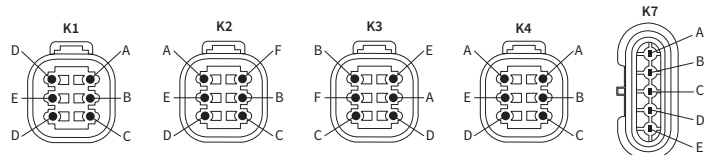

Cat. number	Homologation code	Additional options	side indicator	Accessories	bulb H4 12V	bulb H4 24V	bulb PY21W	bulb W5W	DT06-6S connector	Connectors	Deutsch DT	AMP SuperSeal 1,5	configuration of contacts	Side	right	left	Equivalents	Hella	Cobo	Nordic	ABL	Application	dedicated
RGV1.49010	071	✓	✓							✓	✓	1	1	✓	✓							A	
RGV1.49011	071	✓	✓	✓	✓	✓	✓	✓		✓	✓	1	1	✓	✓		K	C	G	H			
RGV1.49015	071	✓	✓	✓	✓	✓	✓	✓		✓	✓	1	1	✓	✓								
RGV1.49014	071	✓	✓	✓	✓	✓	✓	✓		✓	✓	2	2	✓	✓								
RGV1.49017	071	✓	✓	✓	✓	✓	✓	✓		✓	✓	3	3	✓	✓								
RGV1.49012	071	✓	✓	✓	✓	✓	✓	✓		✓	✓	1	1	✓	✓		L						
RGV1.49016	071	✓	✓	✓	✓	✓	✓	✓		✓	✓	3	3	✓	✓								
RGV1.49018	071	✓	✓	✓	✓	✓	✓	✓		✓	✓	1	1	✓	✓								
RGV1.49000	071	✓	✓	✓	✓	✓	✓	✓		✓	✓	1	1	✓	✓			D	G	H		A	
RGV1.49001	071	✓	✓	✓	✓	✓	✓	✓		✓	✓	1	1	✓	✓		M	D	G	H			
RGV1.49005	071	✓	✓	✓	✓	✓	✓	✓		✓	✓	1	1	✓	✓								
RGV1.49004	071	✓	✓	✓	✓	✓	✓	✓		✓	✓	2	2	✓	✓								
RGV1.49007	071	✓	✓	✓	✓	✓	✓	✓		✓	✓	3	3	✓	✓								
RGV1.49002	071	✓	✓	✓	✓	✓	✓	✓		✓	✓	1	1	✓	✓		N						
RGV1.49006	071	✓	✓	✓	✓	✓	✓	✓		✓	✓	3	3	✓	✓								
RGV1.49008	071	✓	✓	✓	✓	✓	✓	✓		✓	✓	1	1	✓	✓								
RGV1.49020	071	✓	✓	✓	✓	✓	✓	✓		✓	✓	1	1	✓	✓								
RGV1.49021	071	✓	✓	✓	✓	✓	✓	✓		✓	✓	1	1	✓	✓			O	F		J		
RGV1.49023	071	✓	✓	✓	✓	✓	✓	✓		✓	✓	2	2	✓	✓								
RGV1.49027	071	✓	✓	✓	✓	✓	✓	✓		✓	✓	3	3	✓	✓								
RGV1.49025	071	✓	✓	✓	✓	✓	✓	✓		✓	✓	1	1	✓	✓								
RGV1.49022	071	✓	✓	✓	✓	✓	✓	✓		✓	✓	1	1	✓	✓								P
RGV1.49026	071	✓	✓	✓	✓	✓	✓	✓		✓	✓	3	3	✓	✓								
RGV1.49040	071	✓	✓	✓	✓	✓	✓	✓		✓	✓	7	7	✓	✓								
RGV1.49041	071	✓	✓	✓	✓	✓	✓	✓		✓	✓	7	7	✓	✓								
RGV1.49042	071	✓	✓	✓	✓	✓	✓	✓		✓	✓	7	7	✓	✓								
RGV1.49030	071	✓	✓	✓	✓	✓	✓	✓		✓	✓	7	7	✓	✓								
RGV1.49031	071	✓	✓	✓	✓	✓	✓	✓		✓	✓	7	7	✓	✓								
RGV1.49032	071	✓	✓	✓	✓	✓	✓	✓		✓	✓	7	7	✓	✓								
RGV1.49050	071	✓	✓	✓	✓	✓	✓	✓		✓	✓	7	7	✓	✓								
RGV1.49051	071	✓	✓	✓	✓	✓	✓	✓		✓	✓	7	7	✓	✓								
RGV1.49052	071	✓	✓	✓	✓	✓	✓	✓		✓	✓	7	7	✓	✓