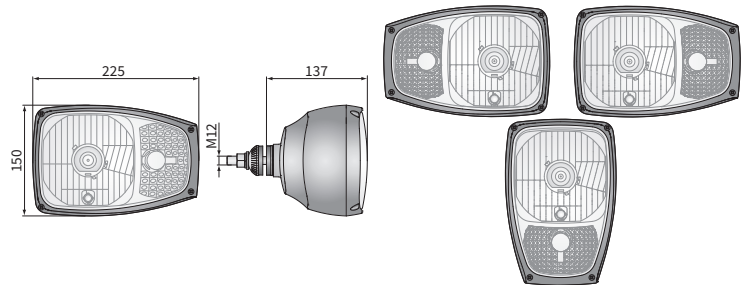

## TECHNICAL DATA / FEATURES

- dimensions: 225x150x137
- light functions: passing, driving, parking, direction indicator
- function markings: HC/R, A, 5, 1b
- traffic: right-hand
- reference mark: 12.5
- source of light: H4, W5W, PY21
- maximum power: 75/70W, 5W, 21W
- nominal voltage: 12V-24V DC
- optics: FF
- IP rating: IP66
- housing's material: plastic
- lens' material: glass
- built-in connectors: Deutsch DT, AMP SuperSeal 1.5

## ADDITIONAL INFORMATION

Useful parts while installing:  
 Deutsch plug DT06-6S 6-pin - cat. No. A.07131  
 AMP SuperSeal 1,5 plug 5-pin - cat. No. A.07134

Equivalents for Hella:  
 K - 1EE 996 174-221, L - 1EE 996 174-287, M - 1EE 996 174-211  
 N - 1EE 996 174-277, O - 1EE 996 174-337, P - 1EE 996 174-387

Equivalents for Cobo:  
 C - 05.1053.0000, E - 05.1056.0000  
 D - 05.1054.0000, F - 05.1055.0000

Equivalents for Nordic:  
 G - N500

Equivalents for ABL:  
 H - 3850, J - 3800

Dedicated application:

- A - JCB loaders:  
 series: TM300, 400  
 Agri series: TM220, TM310, 406 to 457  
 telescopic series: TM180, TM220, TM310, 515 to 560  
 telescopic Agri (Loadall) series: 515 to 560  
 backhoe loader: 5CX
- B - JCB vehicles:  
 backhoe loaders, series: 1CX to 4CX  
 rough terrain forklifts, series: 926 to 940  
 Agri (Loadall) telescopic loaders, series: 524-50, 527-55

## DIMENSIONS