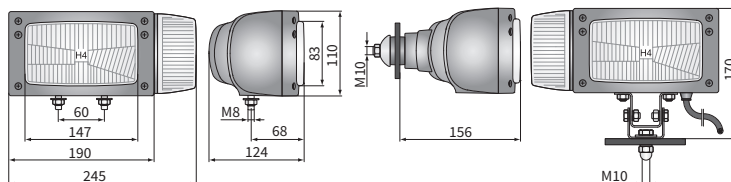

## TECHNICAL DATA / FEATURES

- dimensions: 246x110x124, 245x110x156
- light functions: passing, driving, parking, direction indicator
- function markings: HC/R, A, 5, 1
- traffic: right-hand
- reference mark: 12.5
- source of light: H4, T4W, P21W
- maximum power: 75/70W, 4W, 21W
- nominal voltage: 12V-24V DC
- optics: standard
- IP rating: IP55
- housing's material: plastic
- lens' material: glass
- built-in connectors: -

## ADDITIONAL INFORMATION

Mounting: as a freestanding on body panels. Version with bottom mount can be installed only as standing.

It is possible to install needed connectors on wire (on request).

Useful parts while installing:

Deutsch plug DT06-6S 6-pin - cat. No. A.07131

Replacement parts:

front-side direction indicator - cat. No. LK1.24000

Equivalents for Cobo:

C - 05.1233.0000, D - 05.1235.0000

Applications:

- heavy machinery
- excavator-loaders
- forklifts
- agricultural harvesters

## DIMENSIONS