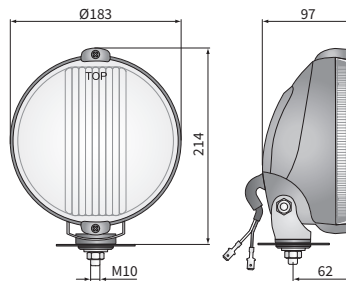

TECHNICAL DATA / FEATURES

- dimensions: $\phi 183 \times 97$
- light functions: driving, parking
- function markings: HR, A
- reference mark: 25
- source of light: H3, T4W (LED)
- maximum power: 70W, 4W
- nominal voltage: 12V-24V DC
- optics: standard
- IP rating: IP56
- housing's material: plastic
- housing's colour: black, chrome-plated
- lens' material: glass
- lens' colour: clear, blue
- mounting: M10
- built-in connectors: -
- other: the mount steel-reinforced blister pack (option)

ADDITIONAL INFORMATION

To be mounted at the front of the car or truck. They shall be installed in an upright position.

The bracket parts, in chrome-plated version, are made of Inox steel.

Equipped with optical fiber ring as a position light that creates an attractive appearance.

DIMENSIONS

Cat. number	Homologation code	Light functions		Lens colour		housing	black	chrome-plated	Accessories	bulb H3 12V	bulb H3 24V	bulb T4W/LED 12V	bulb T4W/LED 24V	cable 0.15 m	Side	right	left	Connectors	AMP Faston 250	Deutsch DT	AMP SuperSeal 1,5	Packaging / pc	carton box
		driving	parking	clear	blue																		
HOS2.38800	043	✓	✓	✓			✓						✓	✓	✓	✓	✓					1	1
HOS2.38806	043	✓	✓	✓			✓						✓	✓	✓	✓	✓					1	1
HOS2.38801	043	✓	✓	✓			✓		✓				✓	✓	✓	✓	✓					1	1
HOS2.38802	043	✓	✓	✓			✓			✓			✓	✓	✓	✓	✓					1	1
HOS2.38803	043	✓	✓	✓				✓				✓	✓	✓	✓	✓	✓					1	1
HOS2.38807	043	✓	✓	✓				✓				✓	✓	✓	✓	✓	✓					1	1
HOS2.38804	043	✓	✓	✓				✓	✓			✓	✓	✓	✓	✓	✓					1	1
HOS2.38805	043	✓	✓	✓				✓		✓		✓	✓	✓	✓	✓	✓					1	1
HOS2.38810	043	✓	✓	✓	✓		✓					✓	✓	✓	✓	✓	✓					1	1
HOS2.38816	043	✓	✓	✓	✓		✓					✓	✓	✓	✓	✓	✓					1	1
HOS2.38811	043	✓	✓	✓	✓		✓		✓			✓	✓	✓	✓	✓	✓					1	1
HOS2.38812	043	✓	✓	✓	✓		✓			✓		✓	✓	✓	✓	✓	✓					1	1
HOS2.38813	043	✓	✓	✓	✓			✓				✓	✓	✓	✓	✓	✓					1	1
HOS2.38817	043	✓	✓	✓	✓			✓				✓	✓	✓	✓	✓	✓					1	1
HOS2.38814	043	✓	✓	✓	✓			✓	✓			✓	✓	✓	✓	✓	✓					1	1
HOS2.38815	043	✓	✓	✓	✓			✓		✓		✓	✓	✓	✓	✓	✓					1	1