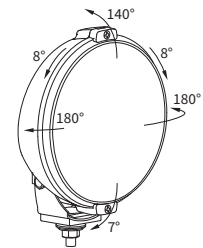

TECHNICAL DATA / FEATURES

- dimensions: $\phi 183 \times 97$
- light functions: driving, parking
- function markings: HR, A
- reference mark: 25
- source of light: H3, T4W (LED)
- maximum power: 70W, 4W
- nominal voltage: 12V-24V DC
- optics: standard
- IP rating: IP56
- housing's material: plastic
- housing's colour: black, chrome-plated
- lens' material: glass
- lens' colour: clear, blue
- mounting: M10
- built-in connectors: -
- other: the mount steel-reinforced blister pack (option)

ADDITIONAL INFORMATION

To be mounted at the front of the car or truck. They shall be installed in an upright position.

The bracket parts, in chrome-plated version, are made of Inox steel.

Equipped with optical fiber ring as a position light that creates an attractive appearance.

DIMENSIONS

Cat. number	Homologation code	Light functions		Lens colour		housing	black	chrome-plated	Accessories	bulb H3 12V	bulb H3 24V	bulb T4W/LED 12V	bulb T4W/LED 24V	cable 0.15 m	Side	right	left	Connectors	AMP Faston 250	Deutsch DT	AMP SuperSeal 1,5	Packaging / pc	carton box
		driving	parking	clear	blue																		
HOS2.38800	043	✓	✓	✓			✓						✓	✓	✓	✓	✓					1	1
HOS2.38806	043	✓	✓	✓			✓						✓	✓	✓	✓	✓					1	1
HOS2.38801	043	✓	✓	✓			✓		✓				✓	✓	✓	✓	✓					1	1
HOS2.38802	043	✓	✓	✓			✓			✓			✓	✓	✓	✓	✓					1	1
HOS2.38803	043	✓	✓	✓				✓				✓	✓	✓	✓	✓	✓					1	1
HOS2.38807	043	✓	✓	✓				✓				✓	✓	✓	✓	✓	✓					1	1
HOS2.38804	043	✓	✓	✓				✓	✓			✓	✓	✓	✓	✓	✓					1	1
HOS2.38805	043	✓	✓	✓				✓		✓		✓	✓	✓	✓	✓	✓					1	1
HOS2.38810	043	✓	✓	✓	✓		✓					✓	✓	✓	✓	✓	✓					1	1
HOS2.38816	043	✓	✓	✓	✓		✓					✓	✓	✓	✓	✓	✓					1	1
HOS2.38811	043	✓	✓	✓	✓		✓		✓			✓	✓	✓	✓	✓	✓					1	1
HOS2.38812	043	✓	✓	✓	✓		✓			✓		✓	✓	✓	✓	✓	✓					1	1
HOS2.38813	043	✓	✓	✓	✓			✓				✓	✓	✓	✓	✓	✓					1	1
HOS2.38817	043	✓	✓	✓	✓			✓				✓	✓	✓	✓	✓	✓					1	1
HOS2.38814	043	✓	✓	✓	✓			✓	✓			✓	✓	✓	✓	✓	✓					1	1
HOS2.38815	043	✓	✓	✓	✓			✓		✓		✓	✓	✓	✓	✓	✓					1	1