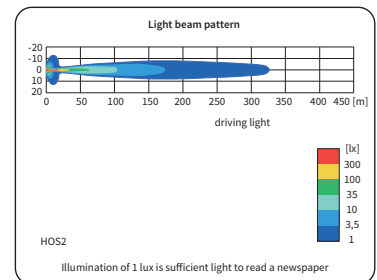

DIMENSIONS

Cat. number	Homologation code	Light functions		Lens colour		housing	black	chrome-plated	Accessories	bulb H3 12V	bulb H3 24V	bulb T4W/LED 12V	bulb T4W/LED 24V	cable 0.15 m	Side	right	left	Connectors	AMP Faston 250	Deutsch DT	AMP SuperSeal 1,5	Packaging / pc	carton box
		driving	parking	clear	blue																		
HOS2.38800	043	✓	✓	✓			✓						✓	✓	✓	✓	✓					1	1
HOS2.38806	043	✓	✓	✓			✓						✓	✓	✓	✓	✓					1	1
HOS2.38801	043	✓	✓	✓			✓		✓				✓	✓	✓	✓	✓					1	1
HOS2.38802	043	✓	✓	✓			✓			✓			✓	✓	✓	✓	✓					1	1
HOS2.38803	043	✓	✓	✓				✓				✓	✓	✓	✓	✓	✓					1	1
HOS2.38807	043	✓	✓	✓				✓				✓	✓	✓	✓	✓	✓					1	1
HOS2.38804	043	✓	✓	✓				✓	✓			✓	✓	✓	✓	✓	✓					1	1
HOS2.38805	043	✓	✓	✓				✓		✓		✓	✓	✓	✓	✓	✓					1	1
HOS2.38810	043	✓	✓	✓	✓		✓					✓	✓	✓	✓	✓	✓					1	1
HOS2.38816	043	✓	✓	✓	✓		✓					✓	✓	✓	✓	✓	✓					1	1
HOS2.38811	043	✓	✓	✓	✓		✓		✓			✓	✓	✓	✓	✓	✓					1	1
HOS2.38812	043	✓	✓	✓	✓		✓			✓		✓	✓	✓	✓	✓	✓					1	1
HOS2.38813	043	✓	✓	✓	✓			✓				✓	✓	✓	✓	✓	✓					1	1
HOS2.38817	043	✓	✓	✓	✓			✓				✓	✓	✓	✓	✓	✓					1	1
HOS2.38814	043	✓	✓	✓	✓			✓	✓			✓	✓	✓	✓	✓	✓					1	1
HOS2.38815	043	✓	✓	✓	✓			✓		✓		✓	✓	✓	✓	✓	✓					1	1