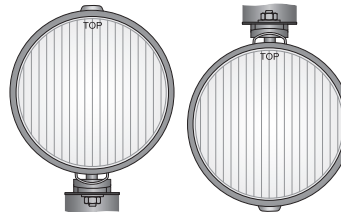

## TECHNICAL DATA / FEATURES

- dimensions:  $\phi 159 \times 64$ ,  $\phi 149 \times 51$
- light functions: fog light, driving
- function markings: B, HR
- reference mark: -, 17.5
- source of light: H3
- maximum power: 70W
- nominal voltage: 12V-24V DC
- optics: standard
- IP rating: IP54, -
- housing's material: plastic, metal
- housing's colour: black
- lens' material: glass
- lens' colour: clear, amber
- mounting: M8
- built-in connectors: -
- other: stone guard  
blister pack (option)

## ADDITIONAL INFORMATION

To be mounted at the front of the car or truck. They can be installed in an upright or upside down position.

It is possible to install needed connectors on wire (on request).

Dedicated application:

## DIMENSIONS

Cat. number	Homologation code	Light functions		Lens colour		Accessories	Mounting method			Side	Connectors	Application	Packaging / pc		
		fog light	driving	clear	amber		installed vertically up	suspended	in recess				universal	dedicated	carton box
HO1.00502	005	✓		✓				✓	✓	✓		✓		1	
HO1.04417	005	✓		✓				✓	✓	✓		✓			2
HO1.00501	005	✓		✓				✓	✓	✓		✓		1	
HO1.04416	005	✓		✓				✓	✓	✓		✓			2
HO1.01302	005	✓		✓				✓	✓	✓		✓		1	
HO1.05117	005	✓		✓				✓	✓	✓		✓			2
HO1.00601	005	✓			✓			✓	✓	✓		✓		1	
HO1.04516	005	✓			✓			✓	✓	✓		✓			2
HO1.01402	005	✓			✓			✓	✓	✓		✓		1	
HO1.00701	701		✓	✓				✓	✓	✓		✓		1	
HO1.04616	701		✓	✓				✓	✓	✓		✓			2
HO1.01502	701		✓	✓				✓	✓	✓		✓		1	
HO1.05317	701		✓	✓				✓	✓	✓		✓			2
HO1.00801	701		✓		✓			✓	✓	✓		✓		1	
HO1.06916	701		✓		✓			✓	✓	✓		✓			2
HO1.07017	701		✓		✓			✓	✓	✓		✓			2
HO1.32901	701		✓	✓						✓			A	1	