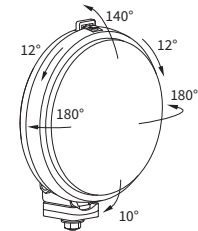

## TECHNICAL DATA / FEATURES

- dimensions:  $\phi 159 \times 64$ ,  $\phi 149 \times 51$
- light functions: fog light, driving
- function markings: B, HR
- reference mark: -, 17.5
- source of light: H3
- maximum power: 70W
- nominal voltage: 12V-24V DC
- optics: standard
- IP rating: IP54, -
- housing's material: plastic, metal
- housing's colour: black
- lens' material: glass
- lens' colour: clear, amber
- mounting: M8
- built-in connectors: -
- other: stone guard  
blister pack (option)

## ADDITIONAL INFORMATION

To be mounted at the front of the car or truck. They can be installed in an upright or upside down position.

It is possible to install needed connectors on wire (on request).

Dedicated application:

## DIMENSIONS

Cat. number	Homologation code	Light functions		Lens colour		Accessories	Mounting method			Side	Connectors	Application	Packaging / pc		
		fog light	driving	clear	amber		installed vertically up	suspended	in recess				universal	dedicated	carton box
HO1.00502	005	✓		✓				✓	✓	✓		✓		1	
HO1.04417	005	✓		✓				✓	✓	✓		✓			2
HO1.00501	005	✓		✓				✓	✓	✓		✓		1	
HO1.04416	005	✓		✓				✓	✓	✓		✓			2
HO1.01302	005	✓		✓				✓	✓	✓		✓		1	
HO1.05117	005	✓		✓				✓	✓	✓		✓			2
HO1.00601	005	✓			✓			✓	✓	✓		✓		1	
HO1.04516	005	✓			✓			✓	✓	✓		✓			2
HO1.01402	005	✓			✓			✓	✓	✓		✓		1	
HO1.00701	701		✓	✓				✓	✓	✓		✓		1	
HO1.04616	701		✓	✓				✓	✓	✓		✓			2
HO1.01502	701		✓	✓				✓	✓	✓		✓		1	
HO1.05317	701		✓	✓				✓	✓	✓		✓			2
HO1.00801	701		✓		✓			✓	✓	✓		✓		1	
HO1.06916	701		✓		✓			✓	✓	✓		✓			2
HO1.07017	701		✓		✓			✓	✓	✓		✓			2
HO1.32901	701		✓	✓						✓			A	1	