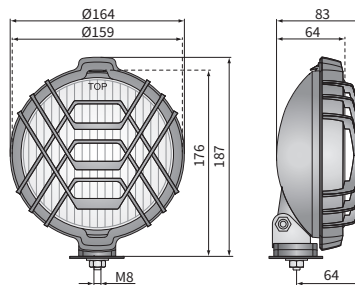

## TECHNICAL DATA / FEATURES

- dimensions:  $\phi 159 \times 64$ ,  $\phi 149 \times 51$
- light functions: fog light, driving
- function markings: B, HR
- reference mark: -, 17.5
- source of light: H3
- maximum power: 70W
- nominal voltage: 12V-24V DC
- optics: standard
- IP rating: IP54, -
- housing's material: plastic, metal
- housing's colour: black
- lens' material: glass
- lens' colour: clear, amber
- mounting: M8
- built-in connectors: -
- other: stone guard  
blister pack (option)

## ADDITIONAL INFORMATION

To be mounted at the front of the car or truck. They can be installed in an upright or upside down position.

It is possible to install needed connectors on wire (on request).

Dedicated application:

## DIMENSIONS

Cat. number	Homologation code	Light functions		Lens colour		Accessories	Mounting method			Side	Connectors	Application	Packaging / pc		
		fog light	driving	clear	amber		installed vertically up	suspended	in recess				universal	dedicated	carton box
HO1.00502	005	✓		✓				✓	✓	✓		✓		1	
HO1.04417	005	✓		✓				✓	✓	✓		✓			2
HO1.00501	005	✓		✓				✓	✓	✓		✓		1	
HO1.04416	005	✓		✓				✓	✓	✓		✓			2
HO1.01302	005	✓		✓				✓	✓	✓		✓		1	
HO1.05117	005	✓		✓				✓	✓	✓		✓			2
HO1.00601	005	✓			✓			✓	✓	✓		✓		1	
HO1.04516	005	✓			✓			✓	✓	✓		✓			2
HO1.01402	005	✓			✓			✓	✓	✓		✓		1	
HO1.00701	701		✓	✓				✓	✓	✓		✓		1	
HO1.04616	701		✓	✓				✓	✓	✓		✓			2
HO1.01502	701		✓	✓				✓	✓	✓		✓		1	
HO1.05317	701		✓	✓				✓	✓	✓		✓			2
HO1.00801	701		✓		✓			✓	✓	✓		✓		1	
HO1.06916	701		✓		✓			✓	✓	✓		✓			2
HO1.07017	701		✓		✓			✓	✓	✓		✓			2
HO1.32901	701		✓	✓						✓			A	1	