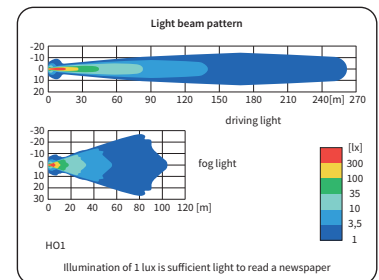

DIMENSIONS

Cat. number	Homologation code	Light functions		Lens colour		Accessories	Mounting method			Side	Connectors	Application	Packaging / pc			
		fog light	driving	clear	amber		installed vertically up	suspended	in recess				universal	dedicated	carton box	blister pack
HO1.00502	005	✓		✓				✓	✓	✓		✓		1		
HO1.04417	005	✓		✓				✓	✓	✓		✓			2	
HO1.00501	005	✓		✓				✓	✓	✓		✓		1		
HO1.04416	005	✓		✓				✓	✓	✓		✓			2	
HO1.01302	005	✓		✓				✓	✓	✓		✓		1		
HO1.05117	005	✓		✓				✓	✓	✓		✓			2	
HO1.00601	005	✓			✓			✓	✓	✓		✓		1		
HO1.04516	005	✓			✓			✓	✓	✓		✓			2	
HO1.01402	005	✓			✓			✓	✓	✓		✓		1		
HO1.00701	701		✓	✓				✓	✓	✓		✓		1		
HO1.04616	701		✓	✓				✓	✓	✓		✓			2	
HO1.01502	701		✓	✓				✓	✓	✓		✓		1		
HO1.05317	701		✓	✓				✓	✓	✓		✓			2	
HO1.00801	701		✓		✓			✓	✓	✓		✓		1		
HO1.06916	701		✓		✓			✓	✓	✓		✓			2	
HO1.07017	701		✓		✓			✓	✓	✓		✓			2	
HO1.32901	701		✓	✓						✓			A	1