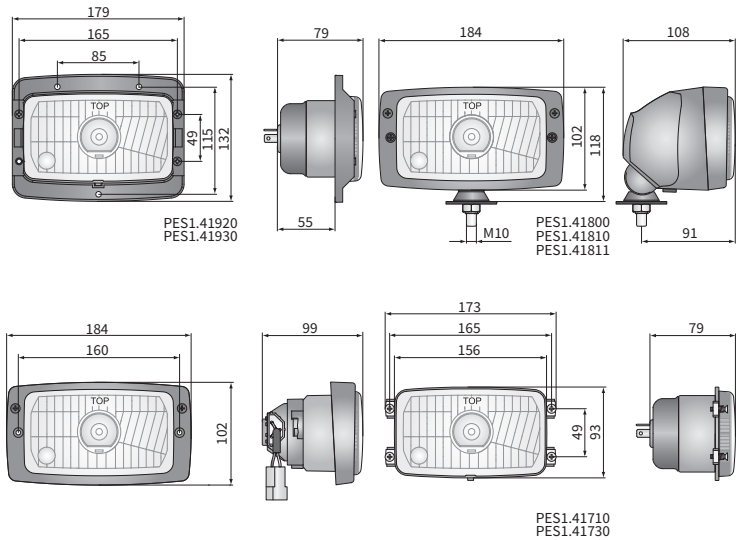

TECHNICAL DATA / FEATURES

- dimensions: 156x93x79, 184x102x79, 184x102x108
- light functions: passing, driving, parking
- function markings: HC/R, A
 - traffic: right-hand
- reference mark: 17.5
- source of light: H4, W5W
- maximum power: 75/70W, 5W
- nominal voltage: 12V-24V DC
- optics: FF
- IP rating: IP54, IP55
- housing's material: plastic
- lens' material: glass
- built-in connectors: -

PES1 products are a replacement for Zetor lights.

Useful parts while installing:

- main bulb mounting block - cat. No. A.07128
- hermetic main bulb holder - cat. No. A.26925

Replacement parts:

- main bulb gasket - cat. No. A.05820
- hermetic parking bulb holder - cat. No. A.26910

B - tractors:

- Zetor 2002 models: Proxima, Forterra

DIMENSIONS

Cat. number	Hella Catal. No.	Cobo Catal. No.	Homologation code	Light functions			Type	H4	IP rating			Accessories			Mounting method			Side			Application		
				passing	driving	parking			IP54	IP55	bulb H4 12V	bulb H4 24V	bulb W5W	frame	housing	mounting plate	bulb gasket	bulb holder IP66	in recess	installed vertically up	right	left	universal
PES1.41710	1AB 996 214-031	05.518.000	049	✓	✓		✓	✓	✓		✓				✓		✓	✓	✓	✓	A	1	
PES1.41730	1AB 996 214-051	05.508.000	049	✓	✓	✓	✓	✓	✓		✓				✓		✓	✓	✓	✓	A	1	
PES1.41900	1AD 996 018-671	05.520.000	049	✓	✓		✓	✓	✓		✓				✓		✓	✓	✓	✓	A	1	
PES1.41901	1AB 996 214-071	05.520.000	049	✓	✓		✓	✓	✓		✓				✓		✓	✓	✓	✓	A	1	
PES1.41910	1AB 996 214-001	05.522.000	049	✓	✓	✓	✓	✓	✓		✓				✓		✓	✓	✓	✓	A	1	
PES1.41800	1AB 996 214-081	05.524.000	049	✓	✓		✓	✓	✓		✓				✓	✓	✓	✓	✓	✓	B	1	
PES1.41810	1AB 996 214-011	05.526.000	049	✓	✓	✓	✓	✓	✓		✓				✓		✓	✓	✓	✓	B	1	
PES1.41811	1AB 996 214-011	05.526.000	049	✓	✓	✓	✓	✓	✓		✓				✓		✓	✓	✓	✓	B	1	
PES1.41920			049	✓	✓		✓	✓	✓		✓				✓		✓	✓	✓	✓		1	
PES1.41930			049	✓	✓	✓	✓	✓	✓		✓				✓		✓	✓	✓	✓		1	