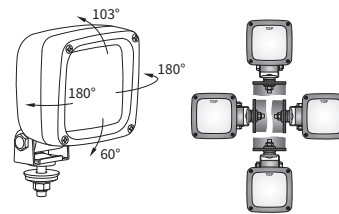

TECHNICAL DATA / FEATURES

- dimensions: 100x100x91
- source of light: H3
- maximum power: 70W
- nominal voltage: 12V-24V DC
- optics: FF
- light distribution angle: 52° x 26°
- IP rating: IP66, IP69K, IP67
- housing's material: plastic
- housing's colour: black
- lens' material: glass
- built-in connectors: AMP Faston 250, Deutsch DT
- other (optional): handle
switch
shock absorber
magnetic holders

A wide range of connectors and brackets. They can be installed in any position.

Useful parts while installing:

- AMP Faston 250 plug 2-pin - cat. No. A.07138
- deutsch plug DT06-2S 2-pin - cat. No. A.07135

DIMENSIONS

Cat. number	IP rating			Accessories	bulb H3 12V	bulb H3 24V	shock absorber	handle	switch	cable 4 m	cigarette lighter plug	AMP Faston connector	DT04-2P connector	DT06-2S connector	Bracket	M8	omega	neodymium magn.	Cat. number	IP rating			Accessories	bulb H3 12V	bulb H3 24V	shock absorber	handle	switch	cable 4 m	cigarette lighter plug	AMP Faston connector	DT04-2P connector	DT06-2S connector	Bracket	M8	omega	neodymium magn.					
	IP66	IP67	IP69K																	IP66	IP67	IP69K																				
LKR5FF.46500	✓	✓	✓												✓				LKR5FF.46513	✓	✓	✓																				
LKR5FF.46501	✓	✓	✓		✓										✓				LKR5FF.46550	✓	✓	✓																				
LKR5FF.46502	✓	✓	✓			✓									✓				LKR5FF.46591	✓	✓	✓																				
LKR5FF.46560		✓	✓			✓								✓	✓				LKR5FF.46592	✓	✓	✓																				
LKR5FF.46540	✓	✓	✓				✓								✓				LKR5FF.46593	✓	✓	✓																				
LKR5FF.46541	✓	✓	✓		✓		✓								✓				LKR5FF.46570		✓	✓																				
LKR5FF.46590	✓	✓	✓					✓	✓						✓				LKR5FF.46571		✓	✓																				
LKR5FF.46503	✓	✓	✓					✓							✓				LKR5FF.46572		✓	✓																				
LKR5FF.46504	✓	✓	✓		✓		✓								✓				LKR5FF.46573		✓	✓																				
LKR5FF.46510	✓	✓	✓												✓				LKR5FF.46574		✓	✓																				
LKR5FF.46512	✓	✓	✓		✓										✓				LKR5FF.46575		✓	✓																				