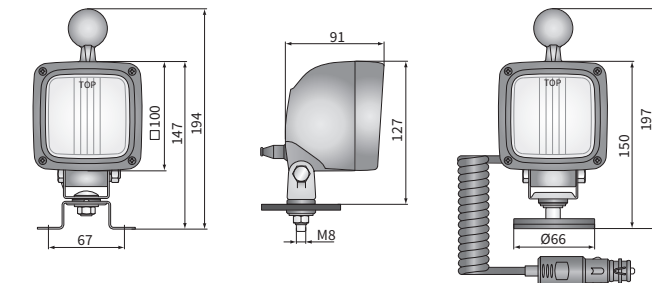

TECHNICAL DATA / FEATURES

- dimensions: 100x100x91
- source of light: H3
- maximum power: 70W
- nominal voltage: 12V-24V DC
- optics: FF
- light distribution angle: 52° x 26°
- IP rating: IP66, IP69K, IP67
- housing's material: plastic
- housing's colour: black
- lens' material: glass
- built-in connectors: AMP Faston 250, Deutsch DT
- other (optional): handle
switch
shock absorber
magnetic holders

A wide range of connectors and brackets. They can be installed in any position.

Useful parts while installing:

- AMP Faston 250 plug 2-pin - cat. No. A.07138
- deutsch plug DT06-2S 2-pin - cat. No. A.07135

DIMENSIONS

Cat. number	IP rating			Accessories	bulb H3 12V	bulb H3 24V	shock absorber	handle	switch	cable 4 m	cigarette lighter plug	AMP Faston connector	DT04-2P connector	DT06-2S connector	Bracket	M8	omega	neodymium magn.	Cat. number	IP rating			Accessories	bulb H3 12V	bulb H3 24V	shock absorber	handle	switch	cable 4 m	cigarette lighter plug	AMP Faston connector	DT04-2P connector	DT06-2S connector	Bracket	M8	omega	neodymium magn.					
	IP66	IP67	IP69K																	IP66	IP67	IP69K																				
LKR5FF.46500	✓	✓	✓												✓				LKR5FF.46513	✓	✓	✓																				
LKR5FF.46501	✓	✓	✓		✓										✓				LKR5FF.46550	✓	✓	✓																				
LKR5FF.46502	✓	✓	✓			✓									✓				LKR5FF.46591	✓	✓	✓																				
LKR5FF.46560		✓	✓			✓								✓	✓				LKR5FF.46592	✓	✓	✓																				
LKR5FF.46540	✓	✓	✓				✓								✓				LKR5FF.46593	✓	✓	✓																				
LKR5FF.46541	✓	✓	✓		✓		✓								✓				LKR5FF.46570		✓	✓																				
LKR5FF.46590	✓	✓	✓					✓	✓						✓				LKR5FF.46571		✓	✓																				
LKR5FF.46503	✓	✓	✓					✓							✓				LKR5FF.46572		✓	✓																				
LKR5FF.46504	✓	✓	✓		✓		✓								✓				LKR5FF.46573		✓	✓																				
LKR5FF.46510	✓	✓	✓												✓				LKR5FF.46574		✓	✓																				
LKR5FF.46512	✓	✓	✓		✓										✓				LKR5FF.46575		✓	✓																				