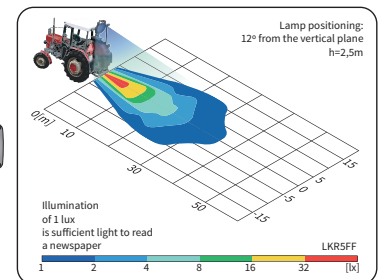

DIMENSIONS

Cat. number	IP rating			Accessories	bulb H3 12V	bulb H3 24V	shock absorber	handle	switch	cable 4 m	cigarette lighter plug	AMP Faston connector	DT04-2P connector	DT06-2S connector	Bracket	M8	omega	neodymium magn.	Cat. number	IP rating			Accessories	bulb H3 12V	bulb H3 24V	shock absorber	handle	switch	cable 4 m	cigarette lighter plug	AMP Faston connector	DT04-2P connector	DT06-2S connector	Bracket	M8	omega	neodymium magn.					
	IP66	IP67	IP69K																	IP66	IP67	IP69K																				
LKR5FF.46500	✓	✓	✓												✓				LKR5FF.46513	✓	✓	✓																				
LKR5FF.46501	✓	✓	✓		✓										✓				LKR5FF.46550	✓	✓	✓																				
LKR5FF.46502	✓	✓	✓			✓									✓				LKR5FF.46591	✓	✓	✓																				
LKR5FF.46560		✓	✓			✓								✓	✓				LKR5FF.46592	✓	✓	✓																				
LKR5FF.46540	✓	✓	✓				✓								✓				LKR5FF.46593	✓	✓	✓																				
LKR5FF.46541	✓	✓	✓		✓		✓								✓				LKR5FF.46570		✓	✓																				
LKR5FF.46590	✓	✓	✓					✓	✓						✓				LKR5FF.46571		✓	✓																				
LKR5FF.46503	✓	✓	✓					✓							✓				LKR5FF.46572		✓	✓																				
LKR5FF.46504	✓	✓	✓		✓		✓								✓				LKR5FF.46573		✓	✓																				
LKR5FF.46510	✓	✓	✓												✓				LKR5FF.46574		✓	✓																				
LKR5FF.46512	✓	✓	✓		✓										✓				LKR5FF.46575		✓	✓