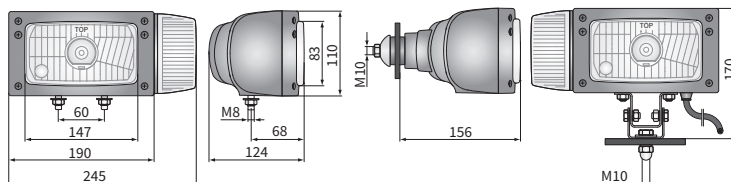

DIMENSIONS