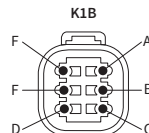

TECHNICAL DATA / FEATURES

- dimensions: 245x110x124, 245x110x156
- light functions: passing, driving, parking, direction indicator
- function markings: HC/R, A, 5, 1
- traffic: right-hand
- reference mark: 12.5
- source of light: H4, W5W, P21W
- maximum power: 75/70W, 5W, 21W
- nominal voltage: 12V-24V DC
- optics: FF
- IP rating: IP55
- housing's material: plastic
- lens' material: glass
- built-in connectors: Deutsch DT

Useful parts while installing:

Deutsch plug DT06-6S 6-pin - cat. No. A.07131

Replacement parts:

front-side direction indicator - cat. No. LK1.24000

Equivalents for Cobo:

A - 05.580.000, B - 05.584.000

Applications:

Cat. number	Homologation code	Additional options	direction indicator	Accessories	bulb H4 12V	bulb H4 24V	bulb W5W	bulb P21W	omega bracket	cable 0.25 m	cable 3 m	DT06-6S connector	Connectors	AMP Faston 250	Deutsch DT	configuration of contacts	Mounting method	installed vertically up	rear	Side	right	left	Equivalents	Cobo
REPR2.42735	049	✓	✓																					
REPR2.42731	049	✓	✓	✓	✓	✓	✓	✓	✓	✓	✓							✓		✓				
REPR2.42733	049	✓	✓		✓	✓	✓	✓	✓	✓	✓							✓		✓				
REPR2.42734	049	✓	✓				✓	✓	✓	✓	✓							✓				✓		
REPR2.42730	049	✓	✓	✓	✓	✓	✓	✓	✓	✓	✓							✓		✓		✓		
REPR2.42732	049	✓	✓	✓	✓	✓	✓	✓	✓	✓	✓							✓		✓		✓		
REPR2.42710	049			✓	✓	✓								✓	1B		✓		✓		✓			
REPR2.42721	049	✓	✓	✓	✓	✓	✓	✓	✓	✓	✓			✓	1A		✓		✓		✓		A	
REPR2.42725	049	✓	✓	✓	✓	✓	✓	✓	✓	✓	✓			✓	1A		✓		✓		✓			
REPR2.42723	049	✓	✓	✓	✓	✓	✓	✓	✓	✓	✓			✓	1A		✓		✓		✓		A	
REPR2.42720	049	✓	✓	✓	✓	✓	✓	✓	✓	✓	✓			✓	1A		✓		✓		✓		B	
REPR2.42724	049	✓	✓	✓	✓	✓	✓	✓	✓	✓	✓			✓	1A		✓		✓		✓			