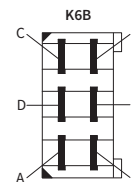

TECHNICAL DATA / FEATURES

- dimensions: 245x110x124, 245x110x156
- light functions: passing, driving, parking, direction indicator
- function markings: HC/R, A, 5, 1
- traffic: right-hand
- reference mark: 12.5
- source of light: H4, W5W, P21W
- maximum power: 75/70W, 5W, 21W
- nominal voltage: 12V-24V DC
- optics: FF
- IP rating: IP55
- housing's material: plastic
- lens' material: glass
- built-in connectors: Deutsch DT

Useful parts while installing:

Deutsch plug DT06-6S 6-pin - cat. No. A.07131

Replacement parts:

front-side direction indicator - cat. No. LK1.24000

Equivalents for Cobo:

A - 05.580.000, B - 05.584.000

Applications:

Cat. number	Homologation code	Additional options	direction indicator	Accessories	bulb H4 12V	bulb H4 24V	bulb W5W	bulb P21W	omega bracket	cable 0.25 m	cable 3 m	DT06-6S connector	Connectors	AMP Faston 250	Deutsch DT	configuration of contacts	Mounting method	installed vertically up	rear	Side	right	left	Equivalents	Cobo
REPR2.42735	049	✓	✓																					
REPR2.42731	049	✓	✓	✓	✓	✓	✓	✓	✓	✓	✓							✓		✓				
REPR2.42733	049	✓	✓		✓	✓	✓	✓	✓	✓	✓							✓		✓				
REPR2.42734	049	✓	✓				✓	✓	✓	✓	✓							✓				✓		
REPR2.42730	049	✓	✓	✓	✓	✓	✓	✓	✓	✓	✓							✓		✓		✓		
REPR2.42732	049	✓	✓	✓	✓	✓	✓	✓	✓	✓	✓							✓		✓		✓		
REPR2.42710	049			✓	✓	✓								✓	1B		✓		✓		✓			
REPR2.42721	049	✓	✓	✓	✓	✓	✓	✓	✓	✓	✓			✓	1A		✓		✓		✓		A	
REPR2.42725	049	✓	✓	✓	✓	✓	✓	✓	✓	✓	✓			✓	1A		✓		✓		✓			
REPR2.42723	049	✓	✓	✓	✓	✓	✓	✓	✓	✓	✓			✓	1A		✓		✓		✓		A	
REPR2.42720	049	✓	✓	✓	✓	✓	✓	✓	✓	✓	✓			✓	1A		✓		✓		✓		B	
REPR2.42724	049	✓	✓	✓	✓	✓	✓	✓	✓	✓	✓			✓	1A		✓		✓		✓			